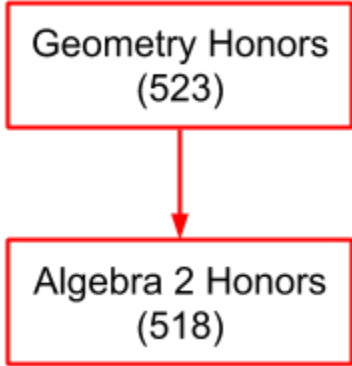

Math Department Course Flow Chart

→ Normal Progression

---▶ Alternate Progression

Typical CP Level Progression

Typical Adv Level Progression

Typical Honors Level Progression

Available Courses for Incoming Freshmen

- Algebra 1A CP
- Algebra 1 CP
- Algebra 1 Adv
- Geometry Adv
- Geometry Honors
- Algebra 2 Honors

For Seniors Only

Changing a level (to CP, Adv, or Honors) for the following year will be based upon the current year teacher's recommendation