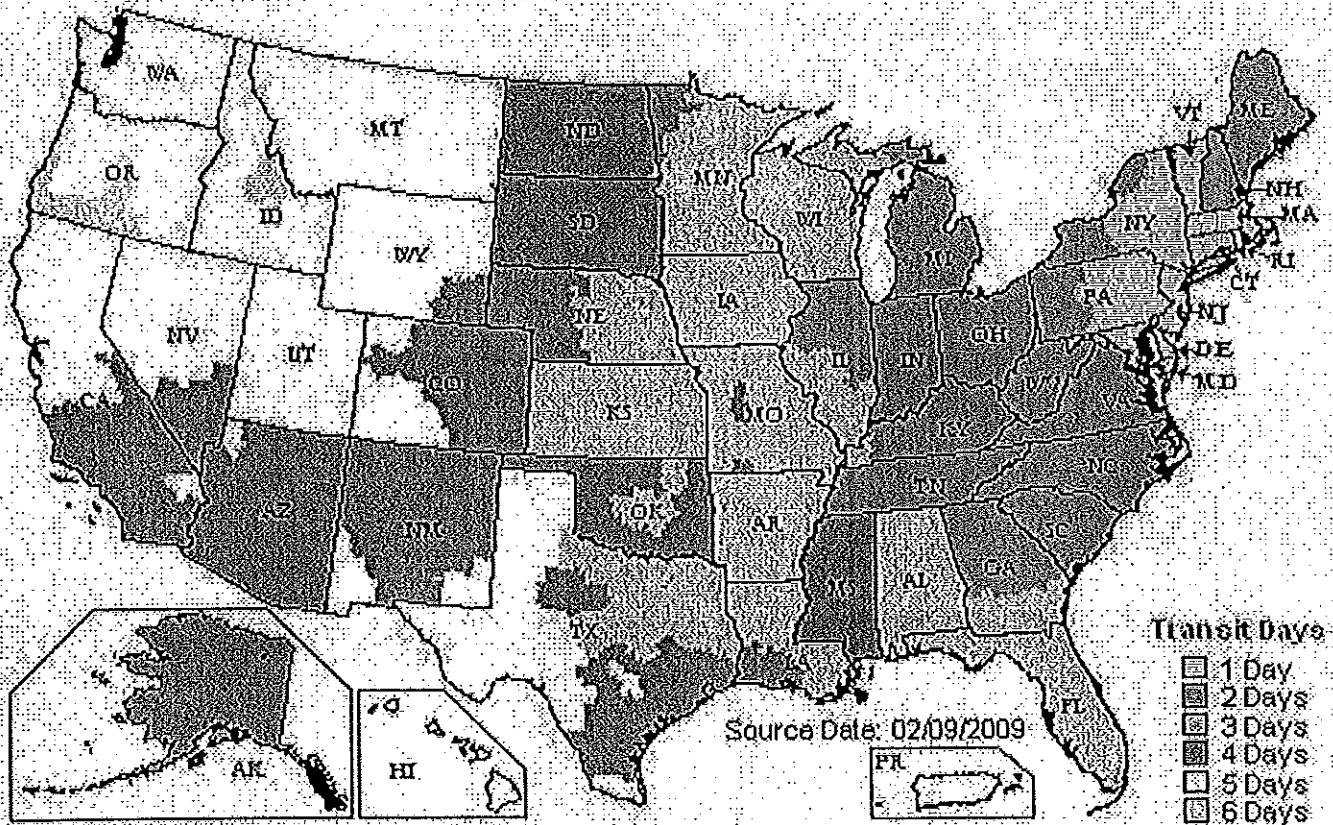

Shipping Charges

UPS DOMESTIC GROUND SHIPPING FEES:

Zip Codes 010-299	Fee	Zip Codes 300-994	Fee
Under $50	$9.5	Under $50	$10.5
$50.01 - $200	$11	$50.01 - $200	$12.5
$200.01 - $1000	5%	$200.01 - $1000	5%
$1000.01 - $2000	4%	$1000.01 - $2000	4%
Over $2000	3%	Over $2000	3%
A Set or Single Order with including both a Mask & Blade	$15	A Set or Single Order with including both a Mask & Blade	$18
Orders Including a Roll Bag of any type	$25	Orders Including a Roll Bag of any type	$31

* Please call for all Rush & International deliveries to receive a quote. Quotes are based off of UPS size & weight guidelines.

*FedEx shipping is available by use of customer's account. Post Office shipping is only available for extremely small & all International orders.

Absolute reserves the right to make any changes on price without notice. Misuse of fencing equipment voids any implied or stated warranties.

Time Estimates on Domestic Shipping

The above UPS map estimates the time of arrival for your package and is *very accurate*, but not guaranteed.

To calculate your order's time of arrival please add the appropriate amount of days (noted above) from, but not including, the day your package will be shipping out. *I.e. if your package ships out on Wednesday and you live in North Georgia, your order will arrive on Friday.*

Orders placed before 5pm est. Monday through Friday will ship out that same business day. Exceptions may apply.