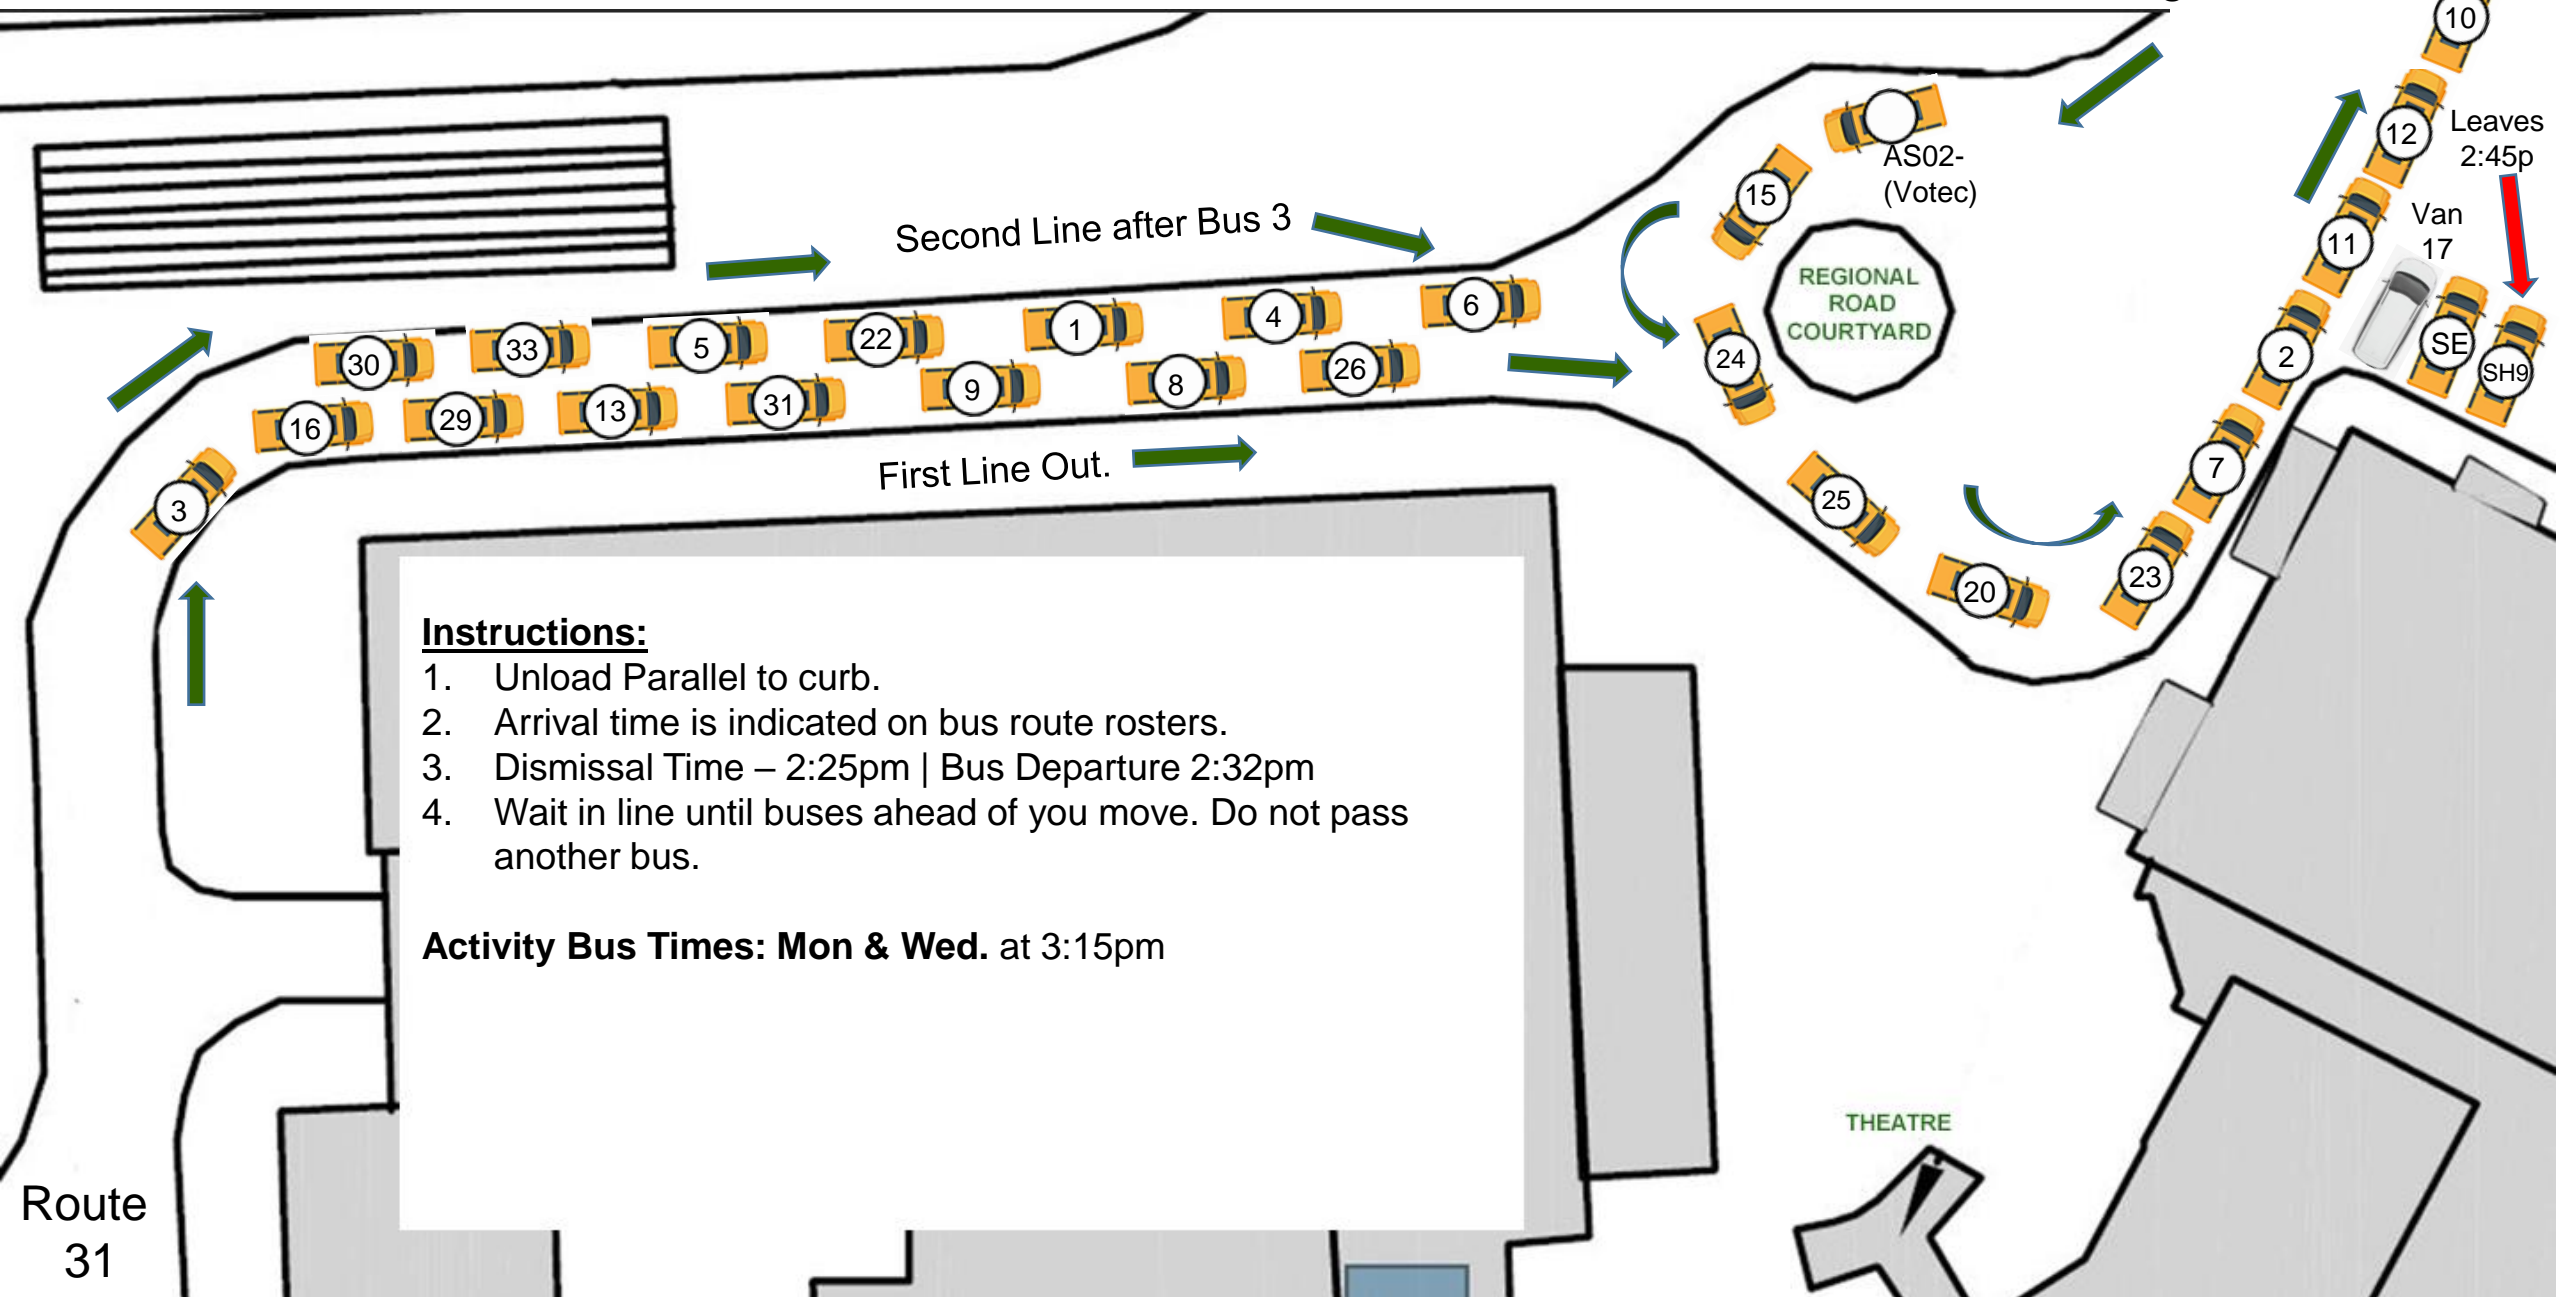

2022-2023 North Hunterdon Bus Loading Chart

Regional Road

Instructions:

- 1. Unload Parallel to curb.
- 2. Arrival time is indicated on bus route rosters.
- 3. Dismissal Time – 2:25pm | Bus Departure 2:32pm
- 4. Wait in line until buses ahead of you move. Do not pass another bus.

Activity Bus Times: Mon & Wed. at 3:15pm

Route
31

THEATRE

Leaves
2:45p

Van
17

SE

SH9

AS02-
(Votec)